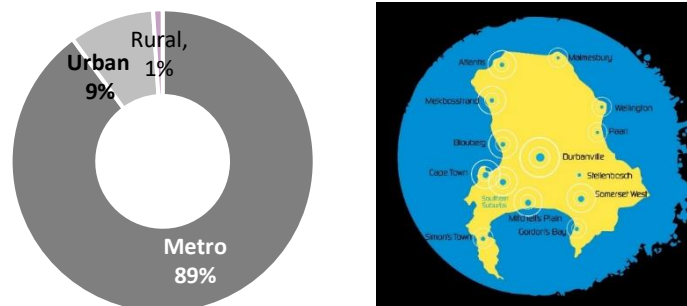

5 Commercial radio stations available in the region