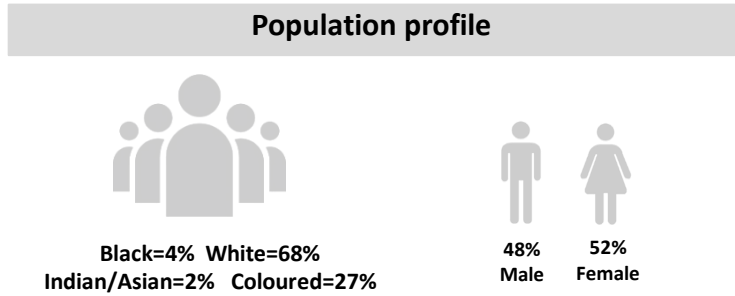

DEMOGRAPHIC PROFILE

SMILE 90.4FM PERFORMANCE HIGHLIGHTS (Part 2 of 2)

Listeners (Average)	Weekly Cume	189 000
	Mon-Sun (06h00-18h00)	185 000
	Mon-Fri (06h00-18h00)	178 000
	Saturday (06h00-18h00)	132 000
	Sunday (06h00-18h00)	101 000

www.smile904.fm	Unique Browsers	24 328
	Visits	53 091
	Page Views	89 471

Social Media	994 Subscribers
	84 345 Followers
	11 940 Followers
	10 701 Followers