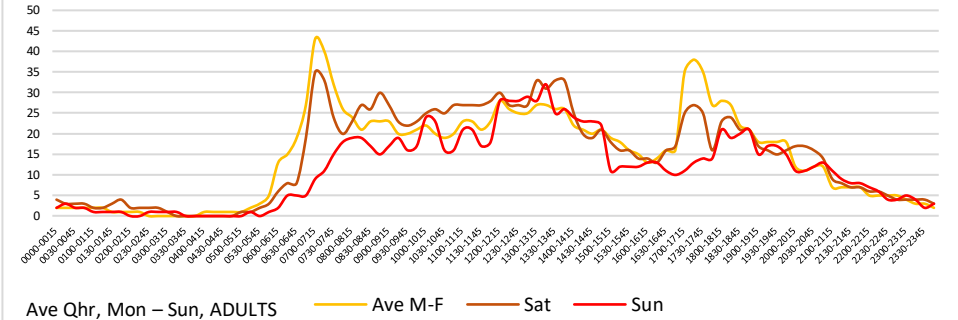

Smile 90.4FM enjoys robust AUDIENCES THROUGHOUT THE DAY, throughout the week, with excellent performance on Saturday