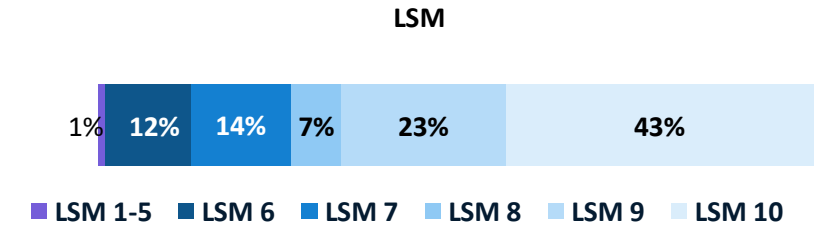

DEMOGRAPHIC PROFILE

SMILE 90.4FM PERFORMANCE HIGHLIGHTS (Part 2 of 2)

Listeners (Average)	Weekly Cume	189 000
	Mon-Sun (06h00-18h00)	185 000
	Mon-Fri (06h00-18h00)	178 000
	Saturday (06h00-18h00)	132 000
	Sunday (06h00-18h00)	101 000

www.smile904.fm	Unique Browsers	24 328
	Visits	53 091
	Page Views	89 471

Social Media	994 Subscribers
	84 345 Followers
	11 940 Followers
	10 701 Followers

5 Commercial radio stations available in the region

SEM (Socio Economic Segmentation)

Average Household Income : R 32 210