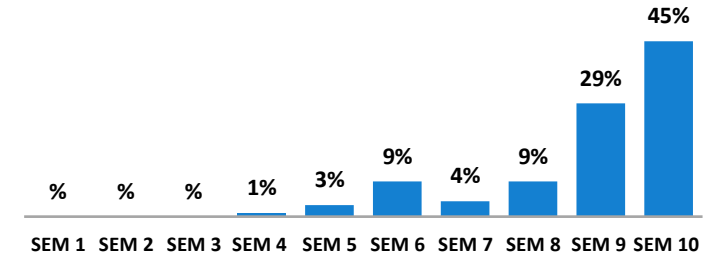

DEMOGRAPHIC PROFILE

SMILE 90.4FM PERFORMANCE HIGHLIGHTS (Part 2 of 2)

Listeners (Average)	Weekly Cume	189 000
	Mon-Sun (06h00-18h00)	185 000
	Mon-Fri (06h00-18h00)	178 000
	Saturday (06h00-18h00)	132 000
	Sunday (06h00-18h00)	101 000

www.smile904.fm	Unique Browsers	24 328
	Visits	53 091
	Page Views	89 471

Social Media	994 Subscribers
	84 345 Followers
	11 940 Followers
	10 701 Followers

5 Commercial radio stations available in the region

SEM (Socio Economic Segmentation)

Average Household Income : R 32 210