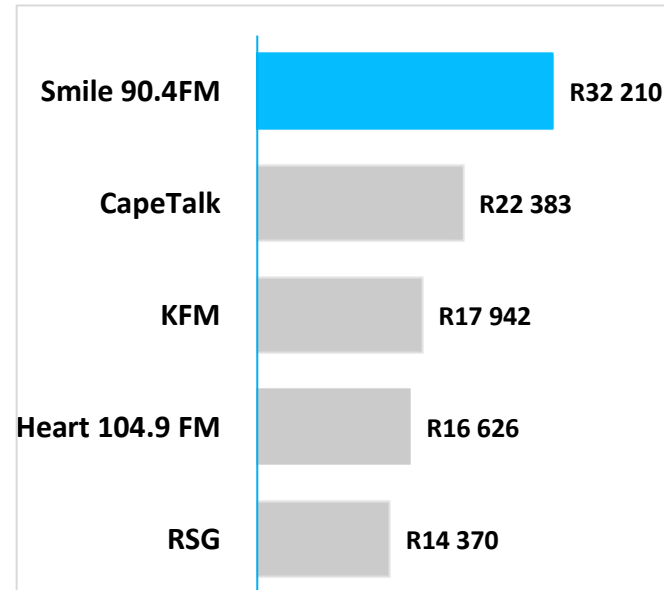

DEMOGRAPHIC PROFILE

SMILE 90.4FM

PERFORMANCE HIGHLIGHTS (Part 1 of 2)

Smile 90.4FM has a total past 7 day listenership of **189 000** listeners across the Cape Metro. The station plays Cape Town's best mix of the 80's, 90's & now and amplifies the good news in the Mother City.

01h49
minutes

Daily
Listenership

65%

Exclusive
Listenership

Exclusive Listeners – 65%

- **123 000** individuals listening exclusively
- Average HHI of **R32 210**
- Average age of **47**
- **71%** is employed
- **73% LSM 8-10** and **83% in SEM 8-10**
- **39%** is English and **58%** is Afrikaans speakers.

Total listenership by place

78%

73%

19%

8%

Total listenership by device

78%

70%

11%

Highest HHI in the WC
listeners ('000)