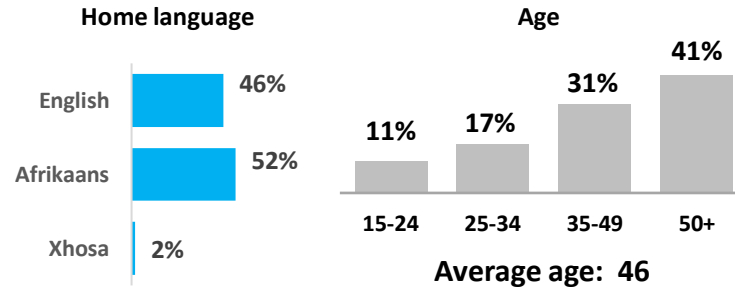

DEMOGRAPHIC PROFILE

SMILE 90.4FM PERFORMANCE HIGHLIGHTS (Part 2 of 2)

Listeners (Average)	Weekly Cume	189 000
	Mon-Sun (06h00-18h00)	185 000
	Mon-Fri (06h00-18h00)	178 000
	Saturday (06h00-18h00)	132 000
	Sunday (06h00-18h00)	101 000

www.smile904.fm	Unique Browsers	24 328
	Visits	53 091
	Page Views	89 471

Social Media	994 Subscribers
	84 345 Followers
	11 940 Followers
	10 701 Followers