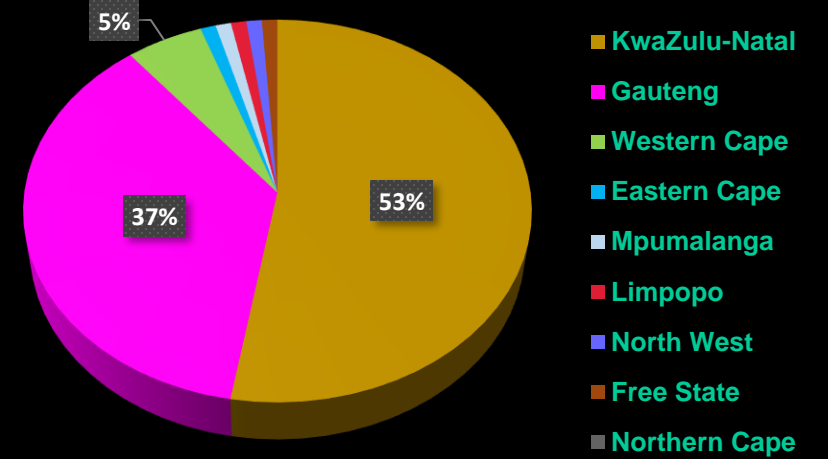

Total Listening Hours

127 824

Average Time Spent Listening

1hr 04 min

East Coast Gold Live Streaming Stats

1 - 31 March 2021

Source: Sharpstream Analytics

Unique Users Regional Breakdown

Concurrent Sessions Peak

313

Ave. Daily Active Sessions

3 767

Ave. Daily Unique Users

1 021

SA Active Sessions

105 237

% SA Unique Users

87%

SA Listening Hours

113 312

Active Sessions by Device

Active Sessions:

116 767

Unique Users: