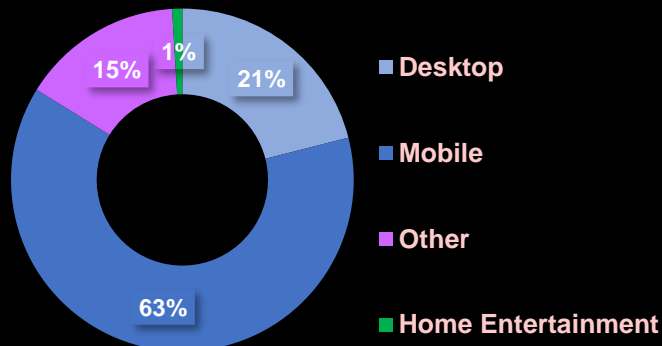

Total Listening Hours

127 824

Average Time Spent Listening

1hr 04 min

East Coast Gold Live Streaming Stats

1 - 31 March 2021

Source: Sharpstream Analytics

Unique Users Regional Breakdown

Concurrent Sessions Peak

313

Ave. Daily Active Sessions

3 767

Ave. Daily Unique Users

1 021

SA Active Sessions

105 237

% SA Unique Users

87%

SA Listening Hours

113 312

Active Sessions by Device

Active Sessions:

116 767

Unique Users: