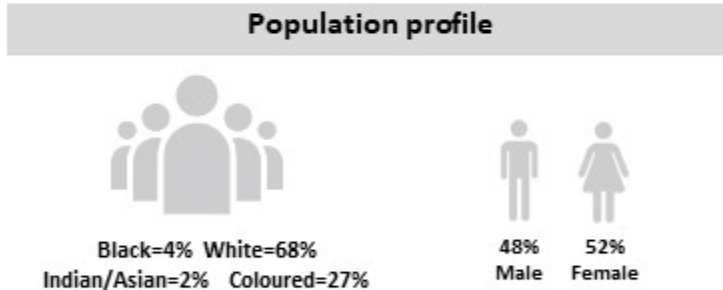

DEMOGRAPHIC PROFILE

SMILE 90.4FM PERFORMANCE HIGHLIGHTS (Part 2 of 2)

Listeners (Average)

Weekly Cume	189 000
Mon-Sun (06h00-18h00)	185 000
Mon-Fri (06h00-18h00)	178 000
Saturday (06h00-18h00)	132 000
Sunday (06h00-18h00)	101 000

www.smile904.fm

Unique Browsers	29 280
Visits	78 466
Page Views	248 694

Social Media

714 Subscribers

81 350 Followers

11 813 Followers

9 981 Followers

5 Commercial radio stations available in the region

SEM (Socio Economic Segmentation)

Average Household Income : R 32 210