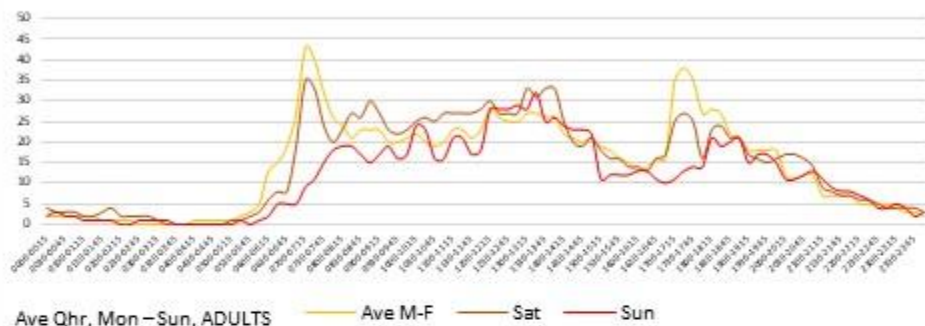

Smile 90.4FM enjoys robust AUDIENCES THROUGHOUT THE DAY, throughout the week, with excellent performance on Saturday