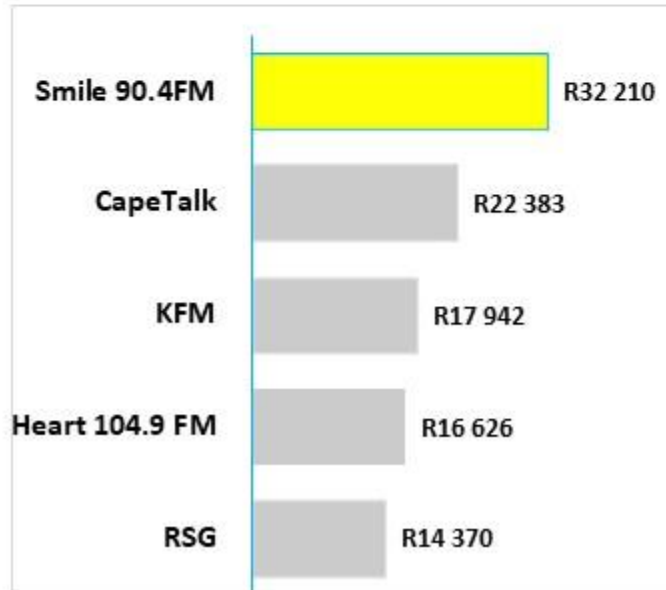

DEMOGRAPHIC PROFILE

SMILE 90.4FM PERFORMANCE HIGHLIGHTS (Part 1 of 2)

Smile 90.4FM has a total past 7 day listenership of **189 000** listeners across the Cape Metro. The station plays Cape Town's best mix of the 80's, 90's & now and amplifies the good news in the Mother City.

01h49
minutes

Daily
Listenership

65%

Exclusive
Listenership

Exclusive Listeners – 65%

- **123 000** individuals listening exclusively
- Average HHI of **R35 305**
- Average age of **47**
- **71%** is employed
- **78% LSM 9-10** and **84% in SEM 9-10**
- **39%** is English and **58%** is Afrikaans speakers.

Total listenership by place

78%

73%

19%

8%

Total listenership by device

78%

70%

11%

Highest HHI in the WC
listeners ('000)