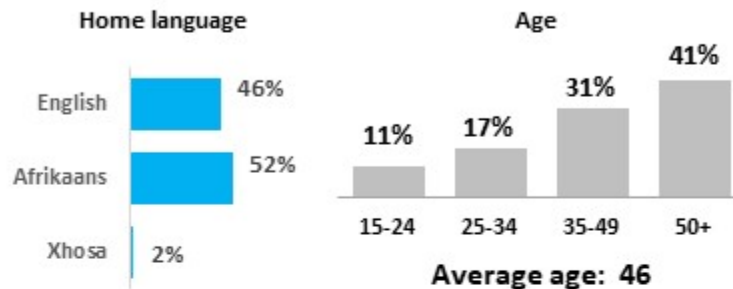

DEMOGRAPHIC PROFILE

SMILE 90.4FM PERFORMANCE HIGHLIGHTS (Part 2 of 2)

Listeners (Average)

Weekly Cume	189 000
Mon-Sun (06h00-18h00)	185 000
Mon-Fri (06h00-18h00)	178 000
Saturday (06h00-18h00)	132 000
Sunday (06h00-18h00)	101 000

www.smile904.fm

Unique Browsers	29 280
Visits	78 466
Page Views	248 694

Social Media

714 Subscribers

81 350 Followers

11 813 Followers

9 981 Followers

5 Commercial radio stations available in the region

SEM (Socio Economic Segmentation)

Average Household Income : R 32 210