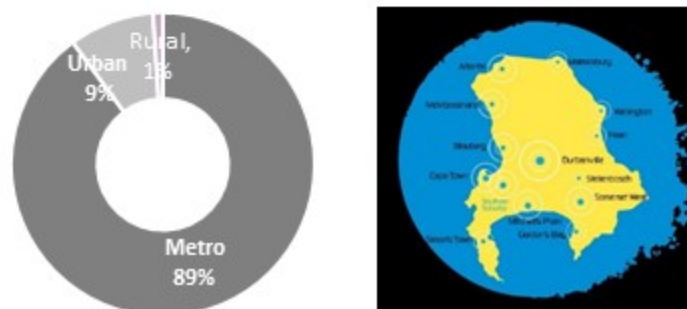

DEMOGRAPHIC PROFILE

SMILE 90.4FM PERFORMANCE HIGHLIGHTS (Part 2 of 2)

Listeners (Average)

Weekly Cume	189 000
Mon-Sun (06h00-18h00)	185 000
Mon-Fri (06h00-18h00)	178 000
Saturday (06h00-18h00)	132 000
Sunday (06h00-18h00)	101 000

www.smile904.fm

Unique Browsers	29 280
Visits	78 466
Page Views	248 694

Social Media

714 Subscribers

81 350 Followers

11 813 Followers

9 981 Followers

5 Commercial radio stations available in the region

SEM (Socio Economic Segmentation)

Average Household Income : R 32 210