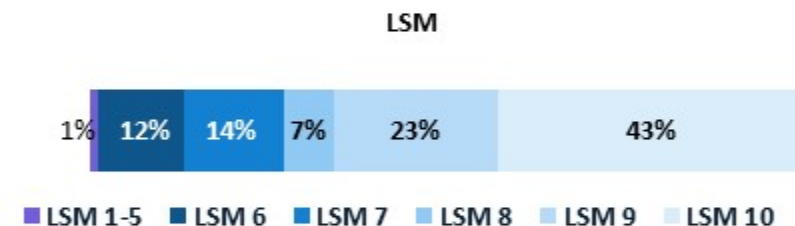

DEMOGRAPHIC PROFILE

SMILE 90.4FM PERFORMANCE HIGHLIGHTS (Part 2 of 2)

Listeners (Average)

Weekly Cume	189 000
Mon-Sun (06h00-18h00)	185 000
Mon-Fri (06h00-18h00)	178 000
Saturday (06h00-18h00)	132 000
Sunday (06h00-18h00)	101 000

www.smile904.fm

Unique Browsers	29 280
Visits	78 466
Page Views	248 694

Social Media

714 Subscribers

81 350 Followers

11 813 Followers

9 981 Followers

5 Commercial radio stations available in the region

SEM (Socio Economic Segmentation)

Average Household Income : R 32 210