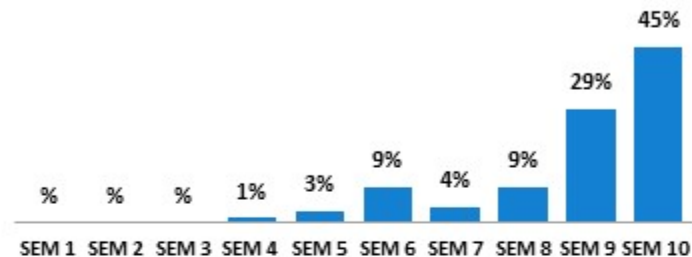

DEMOGRAPHIC PROFILE

SMILE 90.4FM PERFORMANCE HIGHLIGHTS (Part 2 of 2)

Listeners (Average)

Weekly Cume	189 000
Mon-Sun (06h00-18h00)	185 000
Mon-Fri (06h00-18h00)	178 000
Saturday (06h00-18h00)	132 000
Sunday (06h00-18h00)	101 000

www.smile904.fm

Unique Browsers	29 280
Visits	78 466
Page Views	248 694

Social Media

714 Subscribers

81 350 Followers

11 813 Followers

9 981 Followers

5 Commercial radio stations available in the region

SEM (Socio Economic Segmentation)

Average Household Income : R 32 210