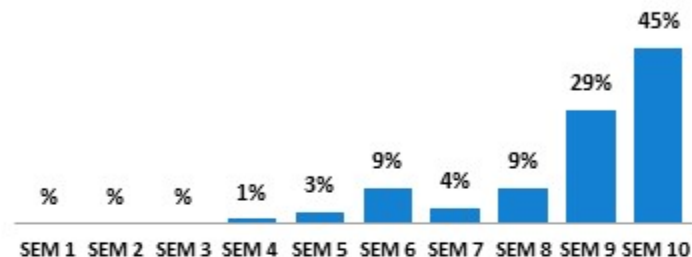

SEM (Socio Economic Segmentation)