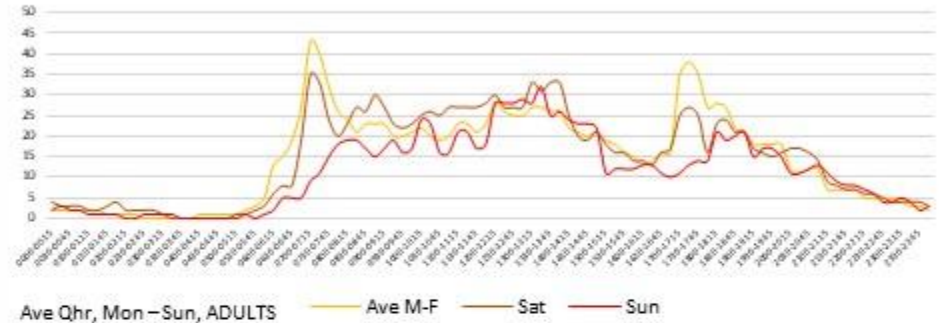

Smile 90.4FM enjoys robust AUDIENCES THROUGHOUT THE DAY, throughout the week, with excellent performance on Saturday