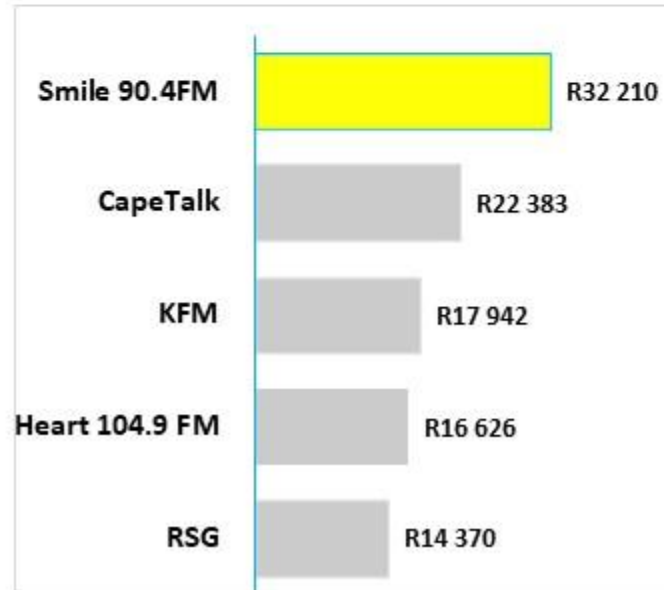

DEMOGRAPHIC PROFILE

SMILE 90.4FM PERFORMANCE HIGHLIGHTS (Part 1 of 2)

Smile 90.4FM has a total past 7 day listenership of **189 000** listeners across the Cape Metro. The station plays Cape Town's best mix of the 80's, 90's & now and amplifies the good news in the Mother City.

01h49
minutes

Daily
Listenership

65%

Exclusive
Listenership

Exclusive Listeners – 65%

- **123 000** individuals listening exclusively
- Average HHI of **R35 305**
- Average age of **47**
- **71%** is employed
- **78% LSM 9-10** and **84% in SEM 9-10**
- **39%** is English and **58%** is Afrikaans speakers.

Total listenership by place

78%

73%

19%

8%

Total listenership by device

78%

70%

11%

Highest HHI in the WC
listeners ('000)