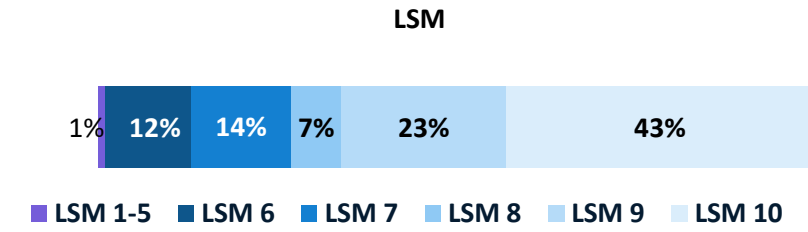

DEMOGRAPHIC PROFILE

SMILE 90.4FM PERFORMANCE HIGHLIGHTS (Part 2 of 2)

Listeners (Average)	
Weekly Cume	189 000
Mon-Sun (06h00-18h00)	185 000
Mon-Fri (06h00-18h00)	178 000
Saturday (06h00-18h00)	132 000
Sunday (06h00-18h00)	101 000

www.smile904.fm	
Unique Browsers	6 285
Visits	28 971
Page Views	36 098

Social Media	
	524 Subscribers
	80 273 Followers
	11 680 Followers
	9 129 Followers

5 Commercial radio stations available in the region

SEM (Socio Economic Segmentation)

Average Household Income : R 32 210