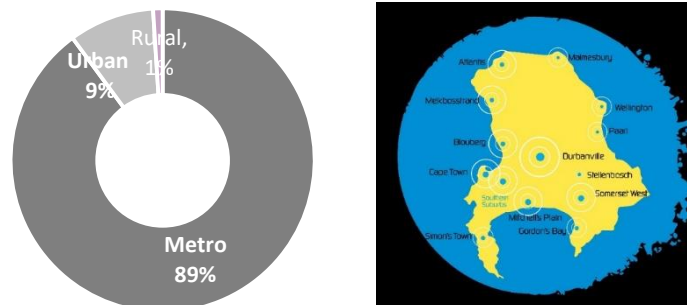

5 Commercial radio stations available in the region