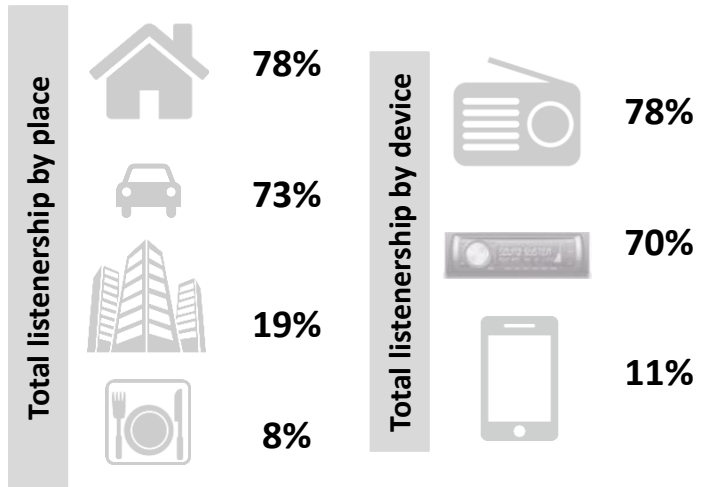

DEMOGRAPHIC PROFILE

SMILE 90.4FM PERFORMANCE HIGHLIGHTS (Part 1 of 2)

Smile 90.4FM has a total past 7 day listenership of **189 000** listeners across the Cape Metro. The station plays Cape Town's best mix of the 80's, 90's & now and amplifies the good news in the Mother City.

01h49
minutes
Daily
Listenership

65%
Exclusive
Listenership

Exclusive Listeners – 65%

- **123 000** individuals listening exclusively
- Average HHI of **R35 305**
- Average age of **47**
- **71%** is employed
- **78% LSM 9-10** and **84% in SEM 9-10**
- **39%** is English and **58%** is Afrikaans speakers.

Highest HHI in the WC listeners ('000)

Smile 90.4FM enjoys robust AUDIENCES THROUGHOUT THE DAY, throughout the week, with excellent performance on Saturday

Smile 90.4 FM broadcasts in Cape Town and surrounds. Our listeners are mature, affluent and high earners. We are a radio brand committed to being a positive factor in the lives of our listeners. Our programming is built on values of positivity, empathy and authenticity.

We are a bilingual station (English/Afrikaans) and our music mix includes 80's, 90's and current hits.

The station was awarded the Radio Innovation Award for Smile News-Amplifying the Good News in the Mother City, at the 2018 Liberty Radio Awards.