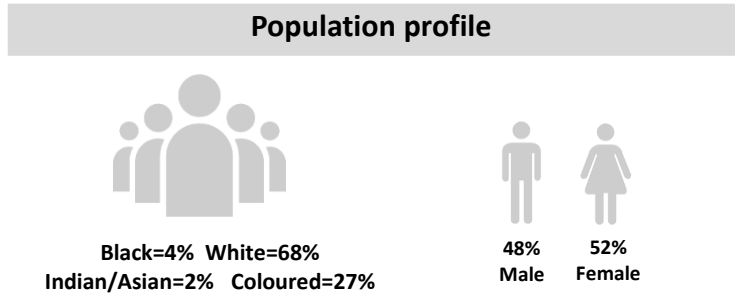

DEMOGRAPHIC PROFILE

SMILE 90.4FM PERFORMANCE HIGHLIGHTS (Part 2 of 2)

Listeners (Average)	
Weekly Cume	189 000
Mon-Sun (06h00-18h00)	185 000
Mon-Fri (06h00-18h00)	178 000
Saturday (06h00-18h00)	132 000
Sunday (06h00-18h00)	101 000

www.smile904.fm	
Unique Browsers	6 285
Visits	28 971
Page Views	36 098

Social Media	
	524 Subscribers
	80 273 Followers
	11 680 Followers
	9 129 Followers