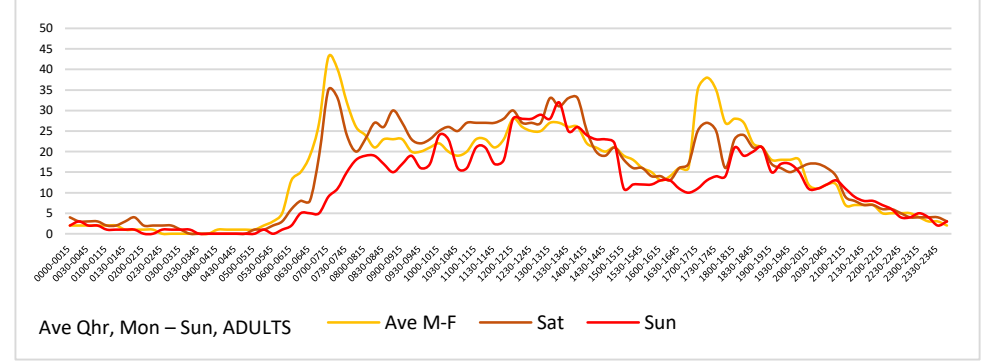

Smile 90.4FM enjoys robust AUDIENCES THROUGHOUT THE DAY, throughout the week, with excellent performance on Saturday