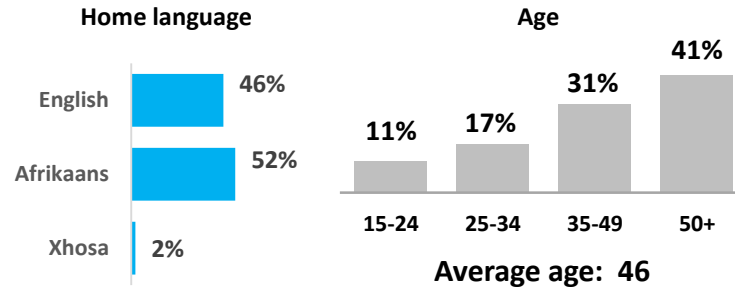

DEMOGRAPHIC PROFILE

SMILE 90.4FM PERFORMANCE HIGHLIGHTS (Part 2 of 2)

Listeners (Average)	
Weekly Cume	189 000
Mon-Sun (06h00-18h00)	185 000
Mon-Fri (06h00-18h00)	178 000
Saturday (06h00-18h00)	132 000
Sunday (06h00-18h00)	101 000

www.smile904.fm	
Unique Browsers	6 285
Visits	28 971
Page Views	36 098

Social Media	
	524 Subscribers
	80 273 Followers
	11 680 Followers
	9 129 Followers