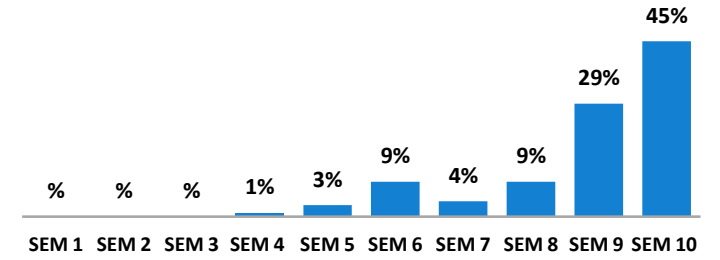

DEMOGRAPHIC PROFILE

SMILE 90.4FM PERFORMANCE HIGHLIGHTS (Part 2 of 2)

Listeners (Average)	
Weekly Cume	189 000
Mon-Sun (06h00-18h00)	185 000
Mon-Fri (06h00-18h00)	178 000
Saturday (06h00-18h00)	132 000
Sunday (06h00-18h00)	101 000

www.smile904.fm	
Unique Browsers	6 285
Visits	28 971
Page Views	36 098

Social Media	
	524 Subscribers
	80 273 Followers
	11 680 Followers
	9 129 Followers

5 Commercial radio stations available in the region

SEM (Socio Economic Segmentation)

Average Household Income : R 32 210