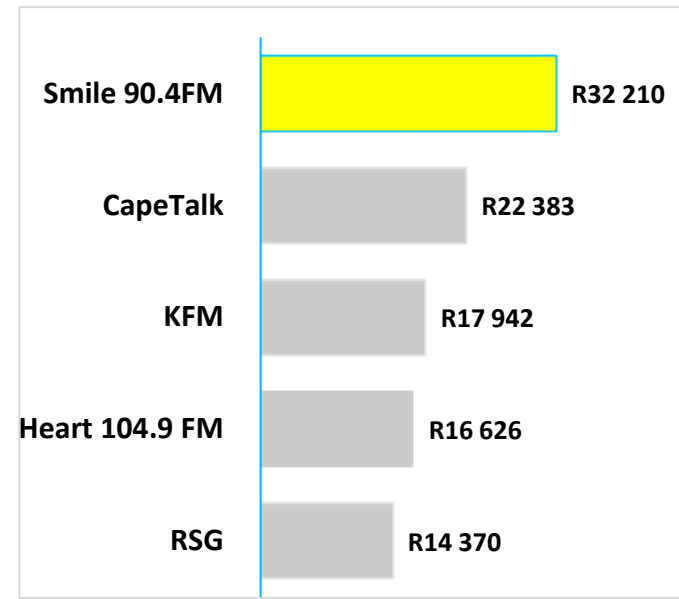

DEMOGRAPHIC PROFILE

SMILE 90.4FM PERFORMANCE HIGHLIGHTS (Part 1 of 2)

Smile 90.4FM has a total past 7 day listenership of **189 000** listeners across the Cape Metro. The station plays Cape Town's best mix of the 80's, 90's & now and amplifies the good news in the Mother City.

01h49
minutes
Daily
Listenership

65%
Exclusive
Listenership

Exclusive Listeners – 65%

- **123 000** individuals listening exclusively
- Average HHI of **R35 305**
- Average age of **47**
- **71%** is employed
- **78% LSM 9-10** and **84% in SEM 9-10**
- **39%** is English and **58%** is Afrikaans speakers.

Highest HHI in the WC listeners ('000)

Smile 90.4 FM broadcasts in Cape Town and surrounds. Our listeners are mature, affluent and high earners. We are a radio brand committed to being a positive factor in the lives of our listeners. Our programming is built on values of positivity, empathy and authenticity.

We are a bilingual station (English/Afrikaans) and our music mix includes 80's, 90's and current hits.

The station was awarded the Radio Innovation Award for Smile News-Amplifying the Good News in the Mother City, at the 2018 Liberty Radio Awards.

Lifestyle Statements Listeners Identify With (With Agree)

I am very good at managing money	67%
I'm the primary decision maker in my household	64%
I prefer entertainment to 'heavy' news stories and reports	54%
I really enjoy any kind of shopping	53%
I consider my diet to be very healthy	51%