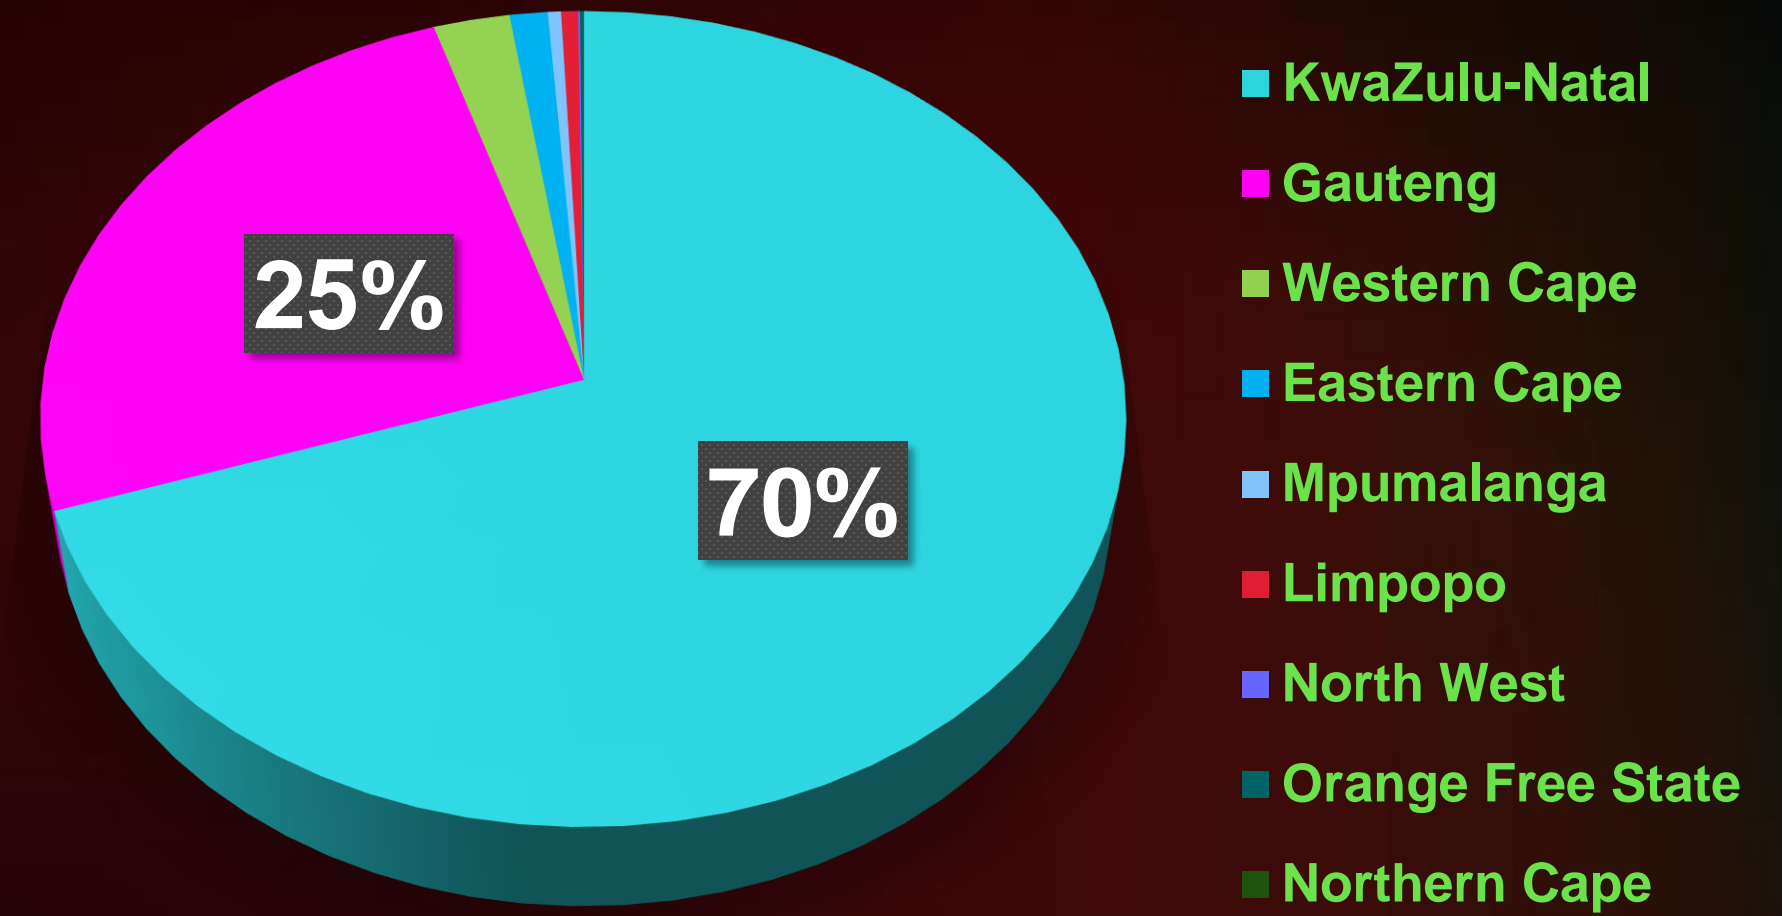

Total Listening Hours

52 860

Average Time Spent Listening

54 mins

EastCoast Gold

East Coast Gold Live Streaming Stats

1 – 30 June 2020

Source: Sharpstream Analytics

Active Session Regional Breakdown

Concurrent Sessions Peak

147

Ave. Daily Active Sessions

1 935

Ave. Daily Unique Users

846

Total Listening Hours by Device

Active Sessions:

58 049

Unique Users:

16 968

SA Active Sessions

50 867

% SA Unique Users

86%

# Audience insights: 1 June – 30 June 2020

\*based on Sharp Stream