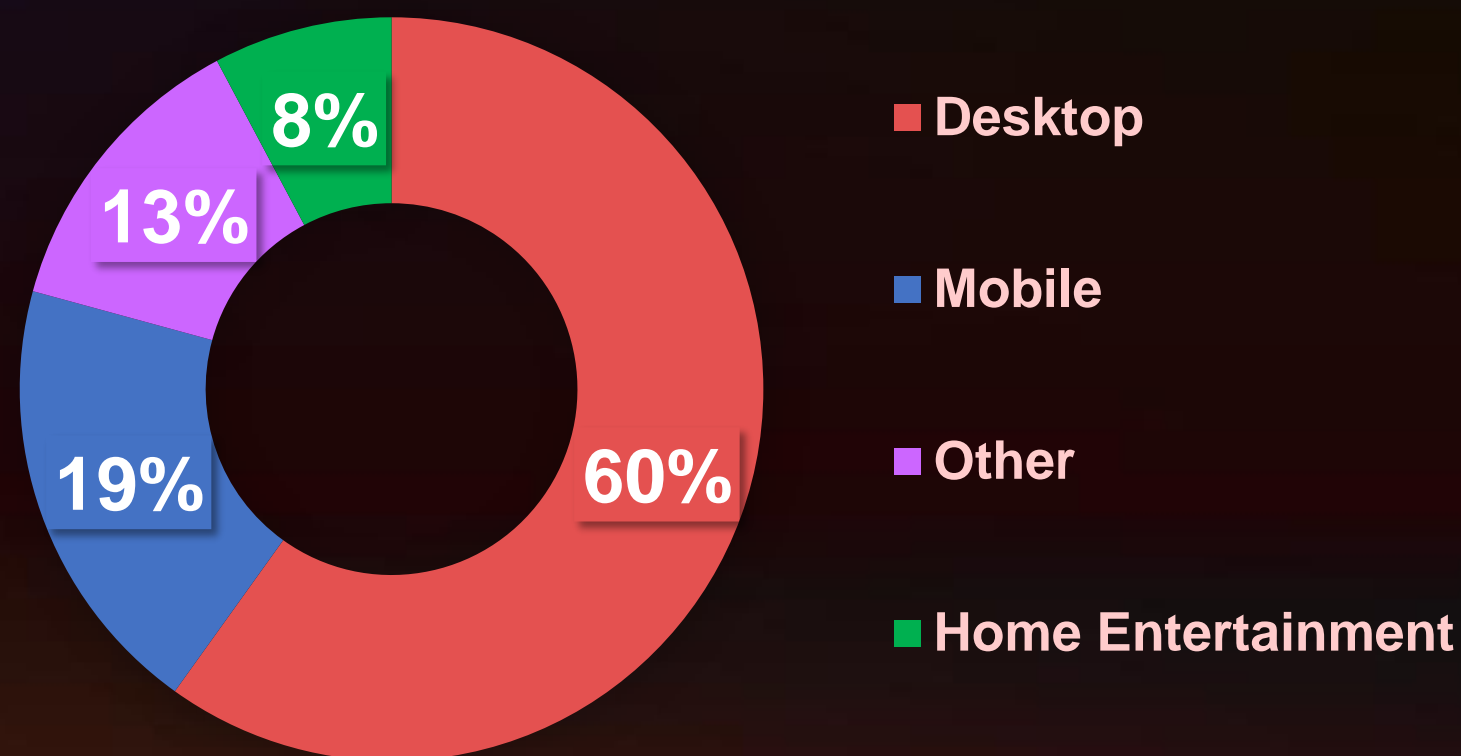

Active Session Regional Breakdown

Concurrent Sessions Peak

147

Ave. Daily Active Sessions

1 935

Ave. Daily Unique Users

846

Total Listening Hours by Device

Active Sessions:

58 049

Unique Users:

16 968

SA Active Sessions

50 867

% SA Unique Users

86%

# Audience insights: 1 June – 30 June 2020

\*based on Sharp Stream